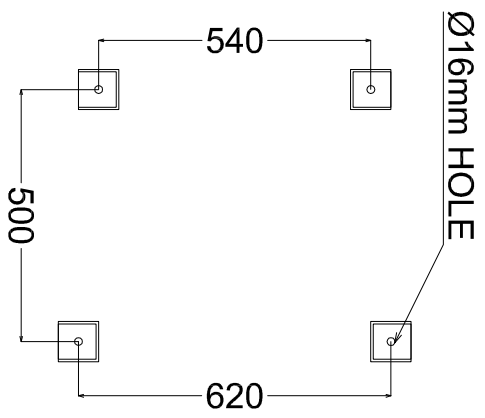

FRONT

FOOT PRINT

BACK

SIDE VIEW