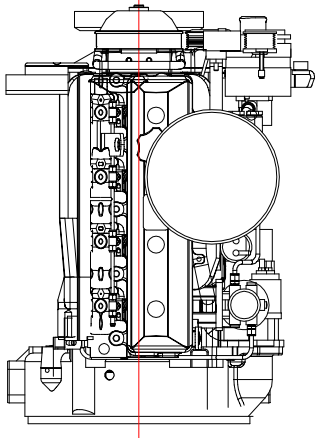

NEW WAY POWER (PTY) LTD

This drawing and design is the property of New Way Power and may not be copied or reproduced without permission of New Way Power (Pty) Ltd.

NOTES:

TOP VIEW