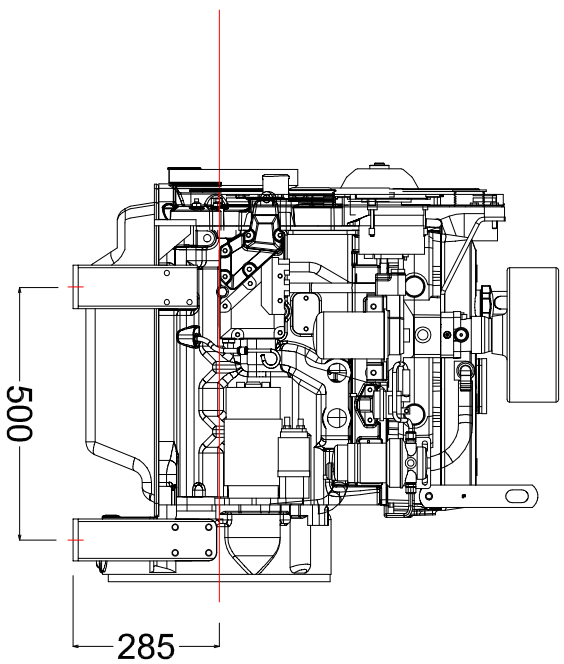

DRAWING TITLE:

4045T ENGINE

DRAWN BY:

S.L.A GRANGE

SCALE:

1 : 15 @ A4